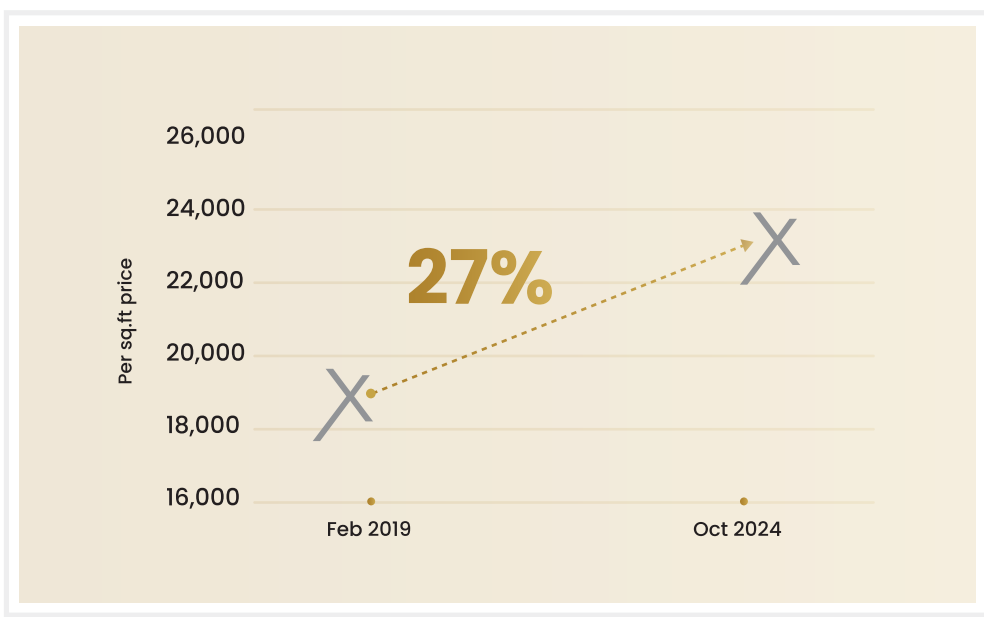

ELEVATE YOUR INVESTMENT, ELEVATE YOUR LIFE.

Experience unparalleled growth and appreciation with Tenx Habitat, a residential project that redefines smart investing. Our carefully crafted homes not only provide a luxurious lifestyle but also yield exceptional returns.