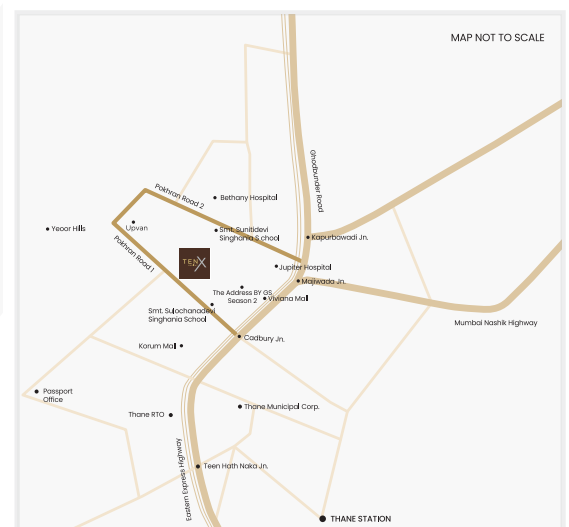

14-Acre Development

1,500+ Trees on Central Landscaping

50+ Amenities With Community Services

25,000 Square Feet Clubhouse

HOME IN THE HEART OF THE CITY.

Experience the ultimate blend of urban convenience and peaceful living. Tenx Habitat offers easy access to nearby attractions, shopping centers and entertainment options ensuring you're always connected to the pulse of the city.

CONNECTIVITY

- Pokhran Road 2
- Pokhran Road 1
- Eastern Express Highway
- Cadbury Jn. (Metro Station)
- Mumbai Nashik Highway
- Ghodbunder Road

SOCIAL INFRA

- Singhania Schools
- Jupiter Hospital
- Viviana Mall
- Korum Mall
- Upvan Lake
- Yeoor Hills